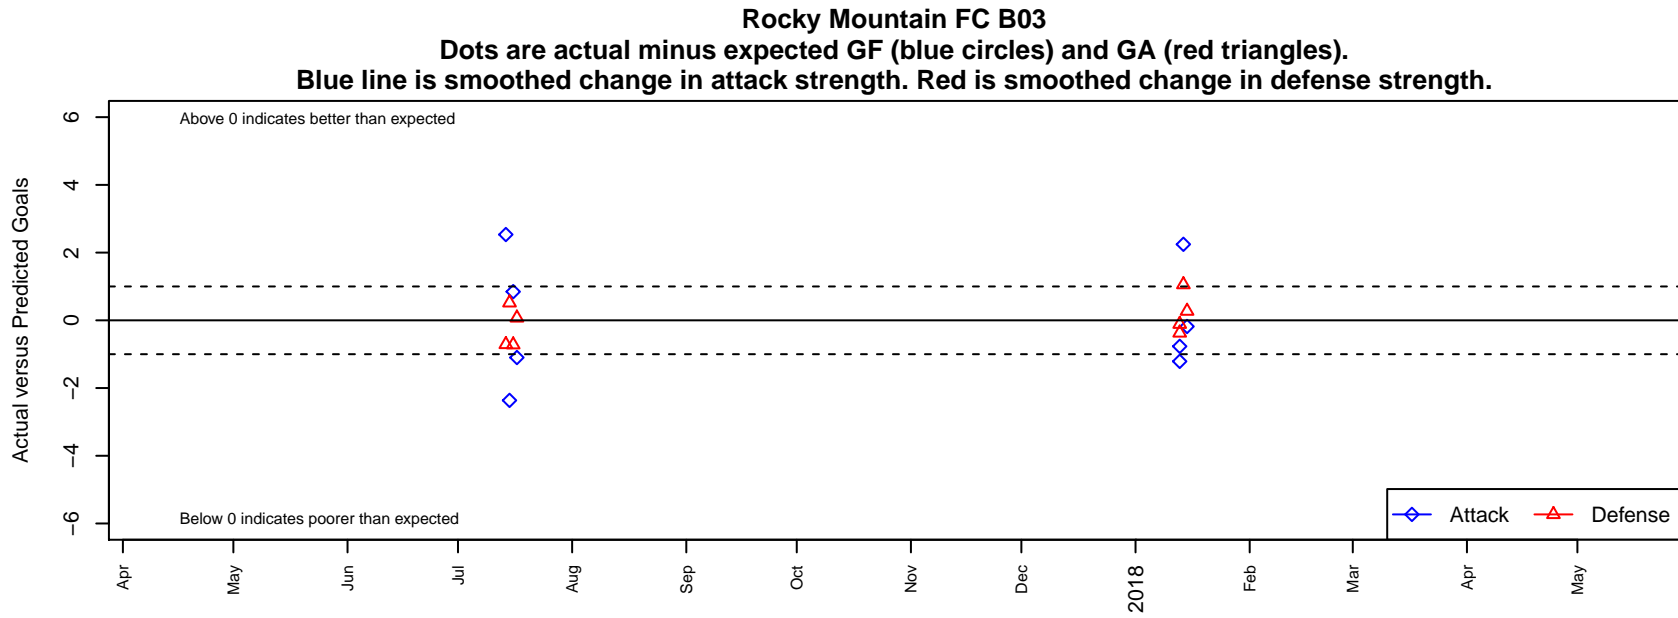

Rocky Mountain FC B03

, MT
 B03 total strength=1323
 attack=8.7 defense=4.3

alt names used:
 ROCKY MOUNTAIN FC RMFC 2003 BOYS (M
 Rocky Mountain FC

Venues played:
 2017 Nike Crossfire Challenge Silver Group U1
 2017 Portland Winter Showcase U15

**attack and defense variance (black dot)
relative to other teams
and top 10 in region**

**attack and defense rating
relative to others at age
and all opponents in last 13 months**

Performance relative to 13 month average