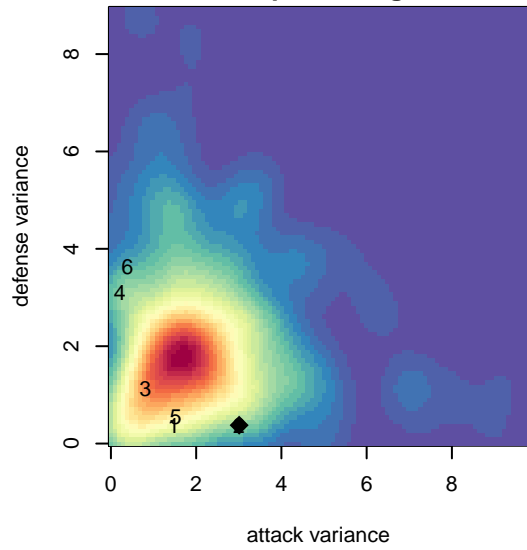

Rocky Mountain FC B03

, MT
 B03 total strength=1323
 attack=8.7 defense=4.3

alt names used:
 ROCKY MOUNTAIN FC RMFC 2003 BOYS (M
 Rocky Mountain FC

Venues played:
 2017 Nike Crossfire Challenge Silver Group U1
 2017 Portland Winter Showcase U15

**attack and defense variance (black dot)
relative to other teams
and top 10 in region**

**attack and defense rating
relative to others at age
and all opponents in last 13 months**

Performance relative to 13 month average